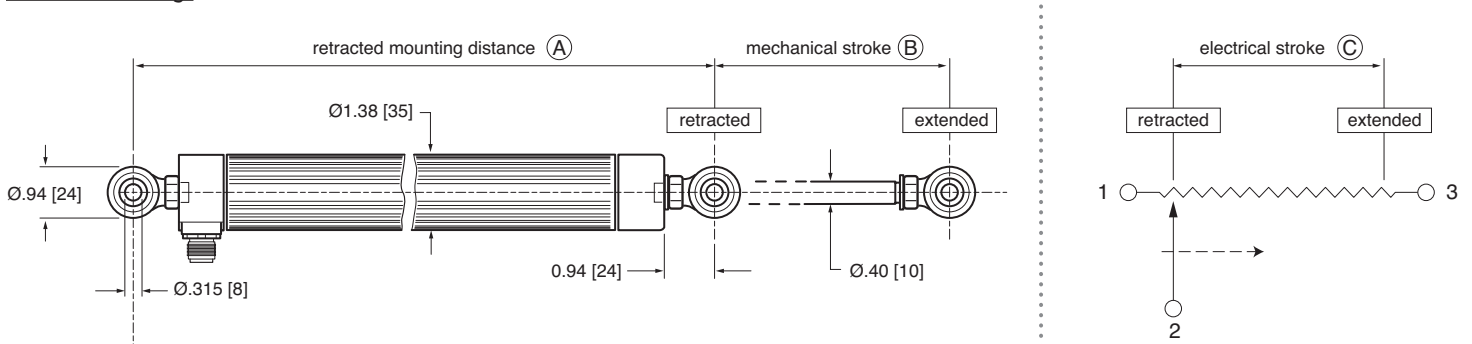

Ordering Information (cont.):

Electrical Connection:

A order code:

blank	MC4	SC4	NC4										
4-pin M12 connector (no mating plug supplied)	4-pin M12 connector w/ mating plug	4-pin M12 connector and 4 meter length cordset w/straight mating plug	4-pin M12 connector and 4 meter length cordset w/90° mating plug										
 <p>male receptacle (contact view)</p>	 <p>0.13" - 0.20" OD Cable (4mm - 6mm)</p>	 <p>4-conductor 22 AWG</p>											
													
		<table border="1"> <thead> <tr> <th>Pin#</th> <th>Cordset Wire Color</th> </tr> </thead> <tbody> <tr> <td>1</td> <td>BROWN</td> </tr> <tr> <td>2</td> <td>WHITE</td> </tr> <tr> <td>3</td> <td>BLUE</td> </tr> <tr> <td>4</td> <td>BLACK</td> </tr> </tbody> </table>	Pin#	Cordset Wire Color	1	BROWN	2	WHITE	3	BLUE	4	BLACK	
Pin#	Cordset Wire Color												
1	BROWN												
2	WHITE												
3	BLUE												
4	BLACK												

Outline Drawing

All DIMENSIONS ARE IN INCHES [MM]

Measurement Range	3	4	6	9	12	14	18	20	24	30
	75	100	150	225	300	360	450	500	600	750
A	9.72	10.75	12.72	15.75	18.74	21.69	26.18	28.74	33.70	40.94
	247	273	323	400	476	551	665	730	856	1040
B	3.11	4.13	6.10	9.09	12.09	14.49	18.11	20.08	24.09	30.07 ± 0.02
	79	105	155	231	307	368	460	510	612	764 ± 2
C	2.99	4.01	5.98	8.98	11.97	14.41	17.99	20.00	24.02	30.00
	76	102	152	228	304	366	457	508	610	762